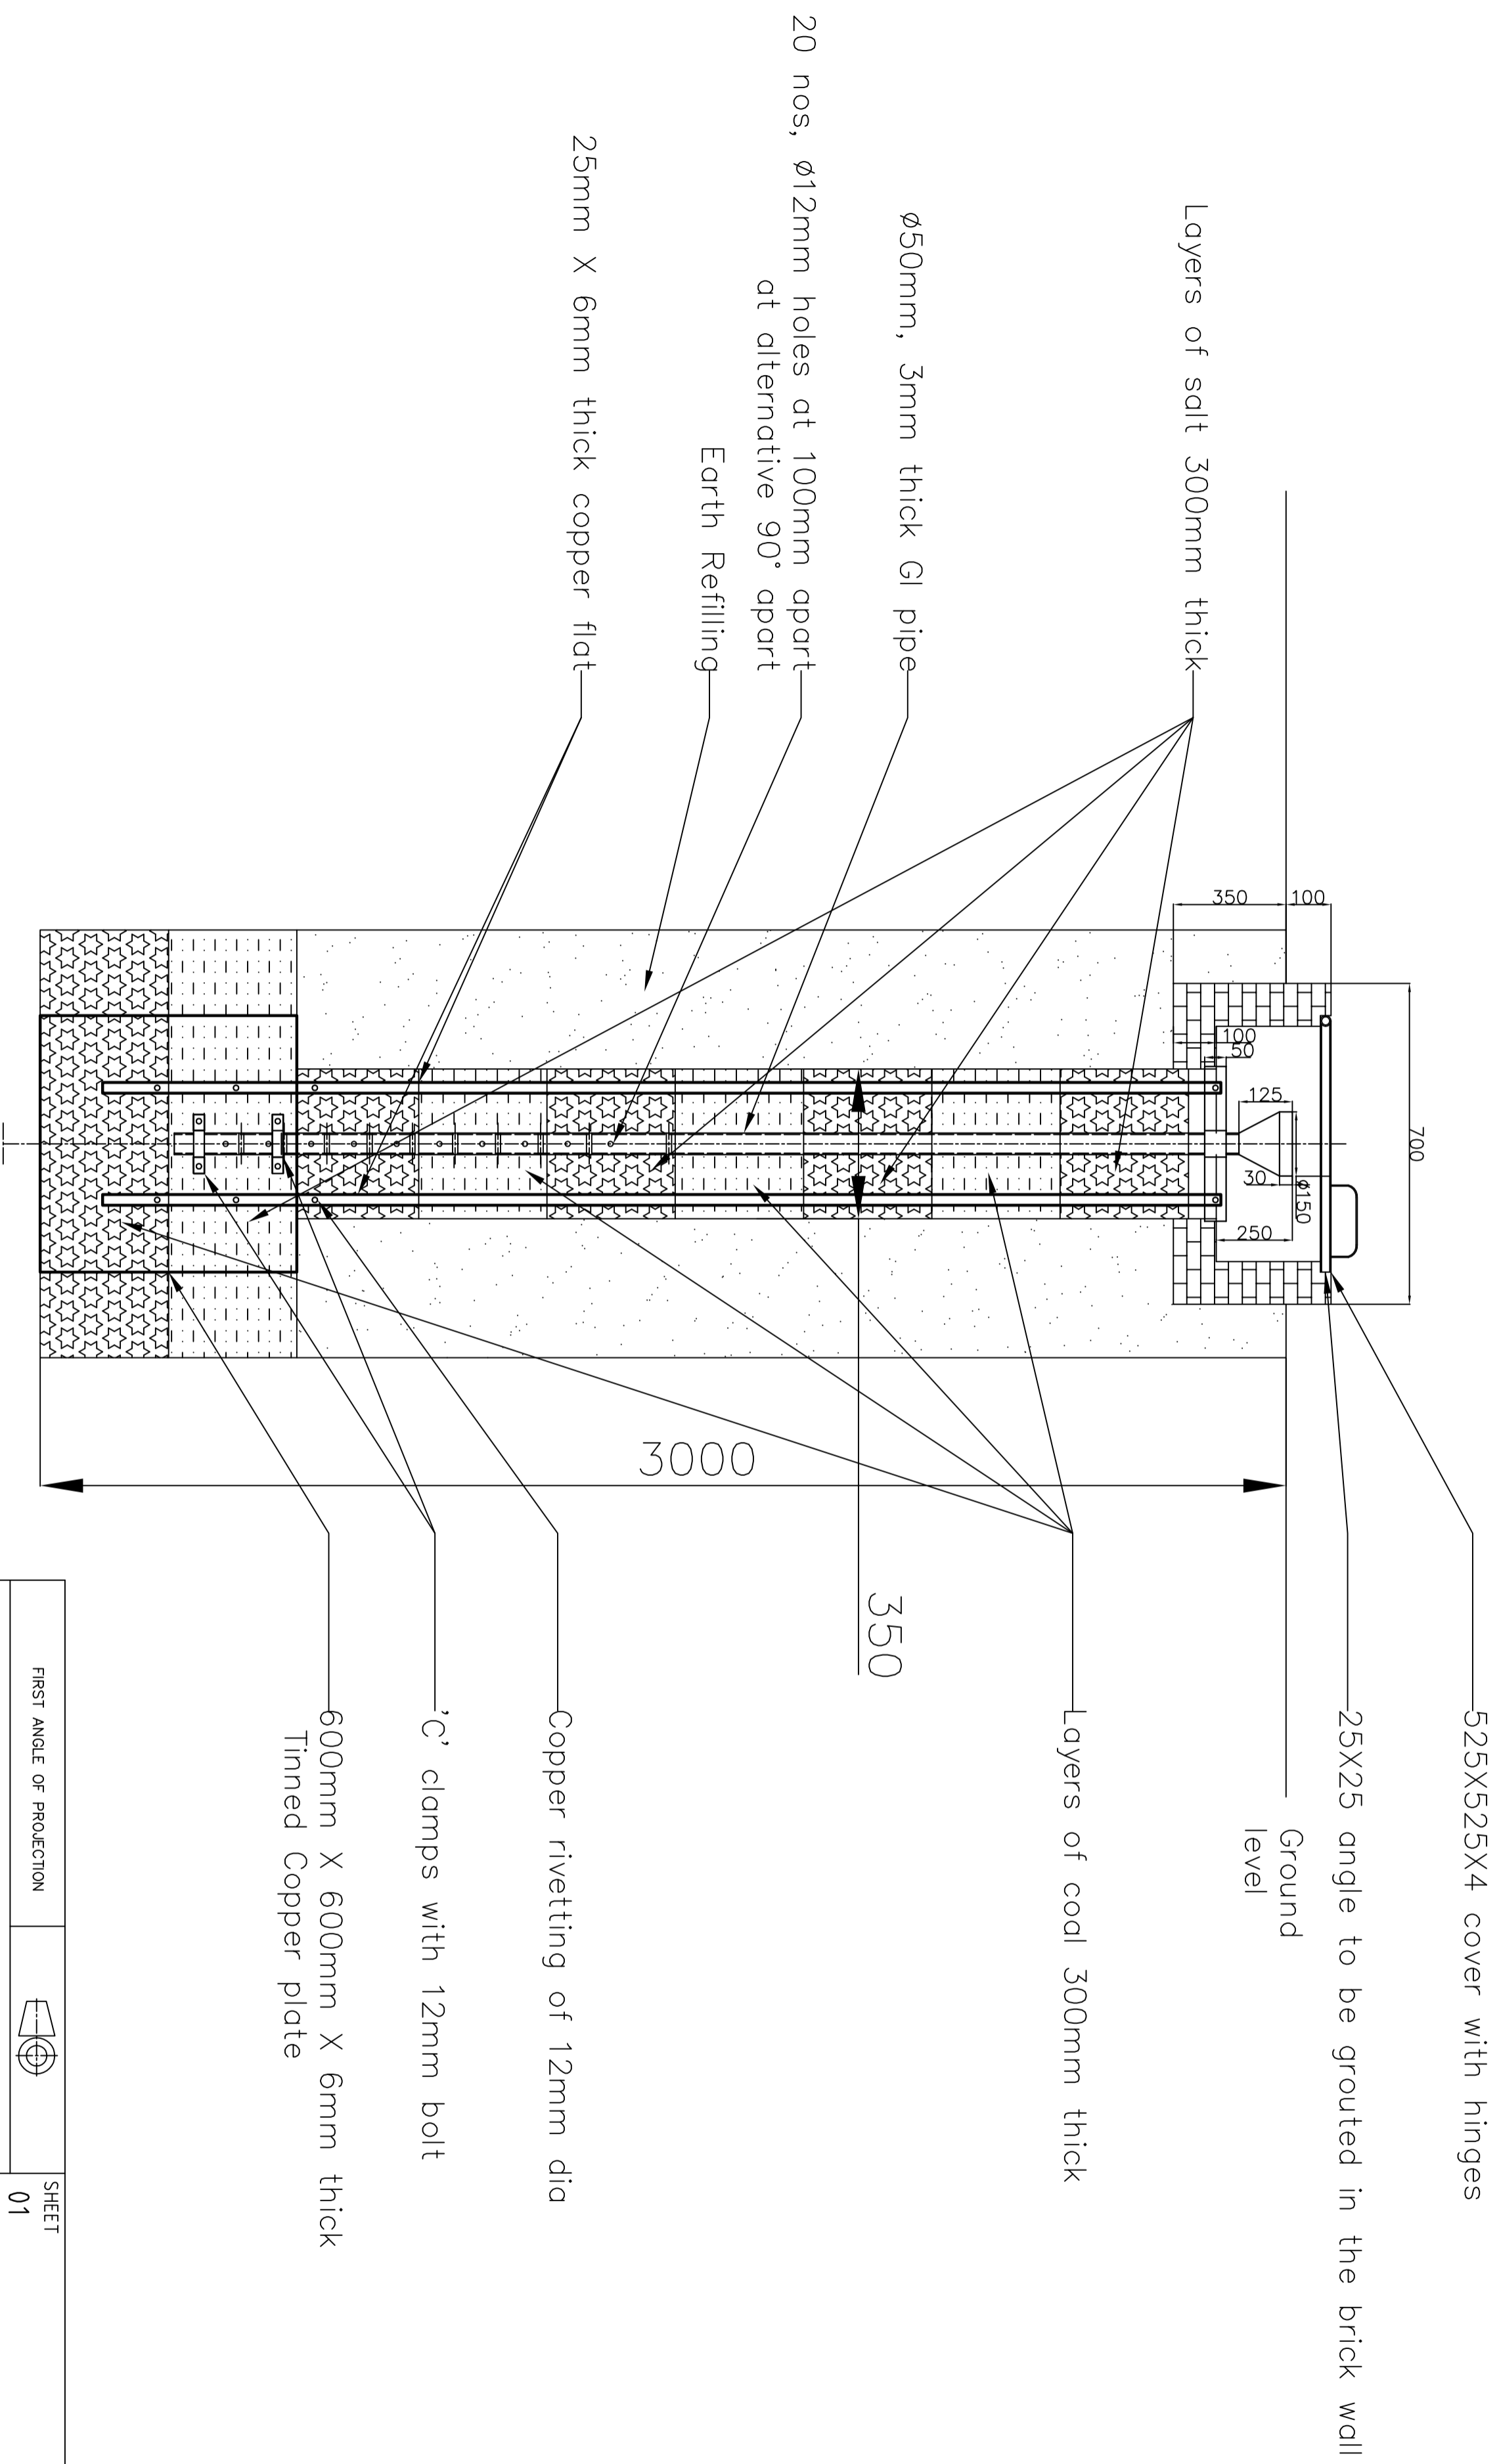

Rev	Revision note	Date	Signature	Check
0				

FIRST ANGLE OF PROJECTION		SHEET	01	SCALE	1:11.6116
SIZE		DRAWN	BNK	26.11.2014	BHARAT HEAVY ELECTRICALS LIMITED, HYDERABAD
CHECK	BNK	26.11.2014			
APPR.	NMGK	26.11.2014			
ISSUED					
REV	00				
CONTRACT NO		REF	HY-PROJ/E&C/ELEC/06/01		

1 2 3 4 5 6 7 8

A B C D E F