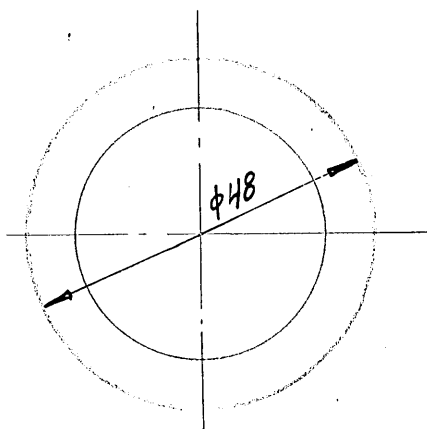

31404032

TEST REST

USSR MATERIAL

Cm. 5 rocм 535-45

U.S.S.R. GR.SP. (ASSEMBLY)

117302-A

U.S.S.R. DRAWING NO.

D-1090573

SIGN & DATE

DUPLICATE INVENTORY NO

SUPERSEDED INVENTORY NO

SIGN AND DATE

INVENTORY NO

2 MM ALLOWANCE FOR FITTING DURING ASSEMBLY.

1-49

CHG	NOS	DOCU. NO.	SIGN	DATE
WORKED BY	R.K.SINGAL	RKsingal		15.12.67
CHECKED BY				
SUPERVISED				
TECH. CONT				
STD. CONT. BVA. CH. APPROVED	J.N.KARAN	Jnaran		16.12.67

C - 100 - 90

PIN

C 20 - 15: 2073 - 62

31404032

LETTER	WEIGHT	SCALE
	0.36	1:1
SHEET 1	TOTAL SHEETS 1	
HEEP		