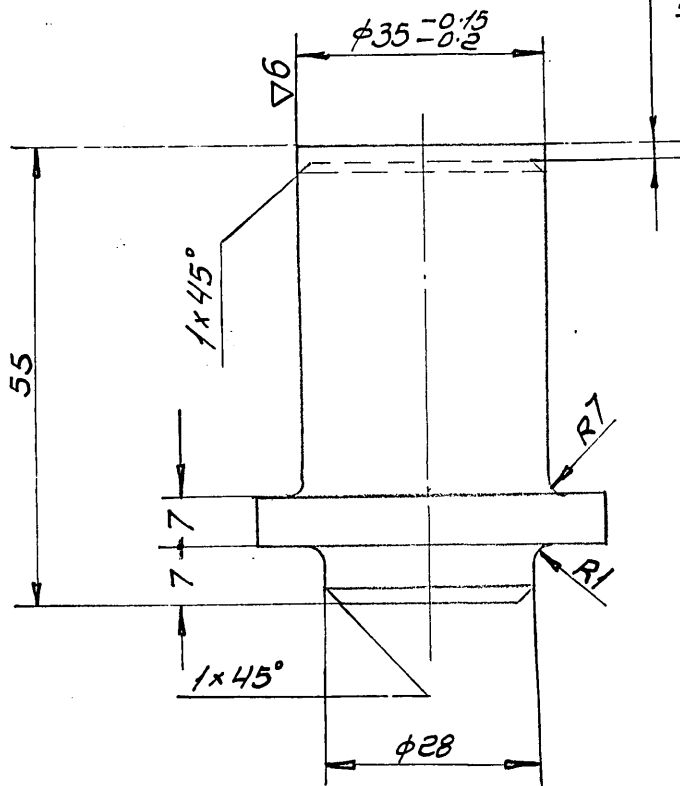

31404032

TEST REST

USSR MATERIAL

Cm. 5 rocм 535-45

U.S.S.R. GR.SP. (ASSEMBLY)

117302-A

U.S.S.R. DRAWING NO.

D-1090573

SIGN & DATE

DUPLICATE INVENTORY NO

SUPERSEDED INVENTORY NO

SIGN AND DATE

INVENTORY NO

2 MM ALLOWANCE FOR FITTING DURING ASSEMBLY.

1-49

CHG	NOS	DOCU. NO.	SIGN	DATE
WORKED BY	R.K.SINGAL	RKsingal		15.12.67
CHECKED BY				
SUPERVISED				
TECH. CONT				
STD. CONT. BVA. CH. APPROVED	J.N.KARAN	Jnaran		16.12.67

C - 100 - 90

PIN

C 20 - 15: 2073 - 62

31404032

LETTER	WEIGHT	SCALE
	0.36	1:1
SHEET 1	TOTAL SHEETS 1	
HEEP		