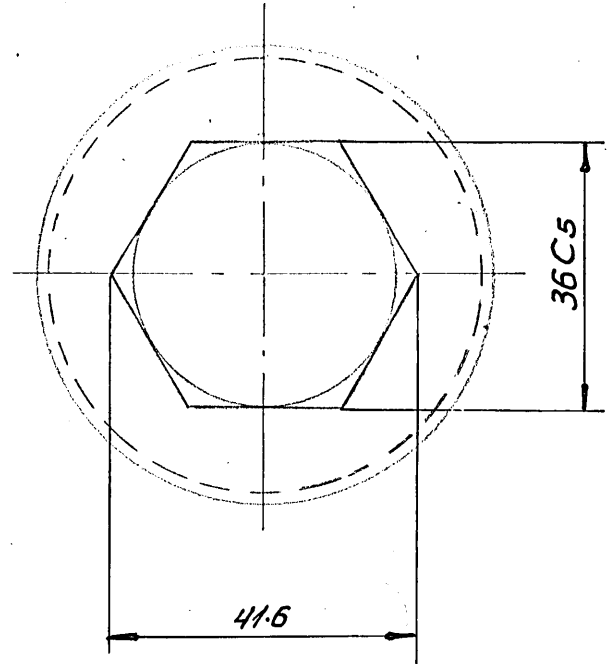

31404031

USSR MATERIAL
25 OCT 1950-60

U.S.S.R. GR.SP. (ASSEMBLY)
117302 A

U.S.S.R. DRAWING NO.
A-1186060

SIGN & DATE

DUPLICATE INVENTORY NO

SUPERSEDED INVENTORY NO

SIGN AND DATE
15/12/67

INVENTORY NO
1-48

C-100-90

ADJUSTING NUT

31404031

CHG	NOS	DOCU. NO.	SIGN	DATE
WORKED BY	R.K.SINGAL	<i>R.K. Singal</i>		15.12.67
CHECKED BY				
SUPERVISED				
TECH. CONT				
APPROVED	J.N. KARAN	<i>J. Karan</i>		16.12.67

C 20 15: 2073-62

LETTER	WEIGHT	SCALE
	0.68	1:1
SHEET 1	TOTAL SHEETS 1	
HEEP