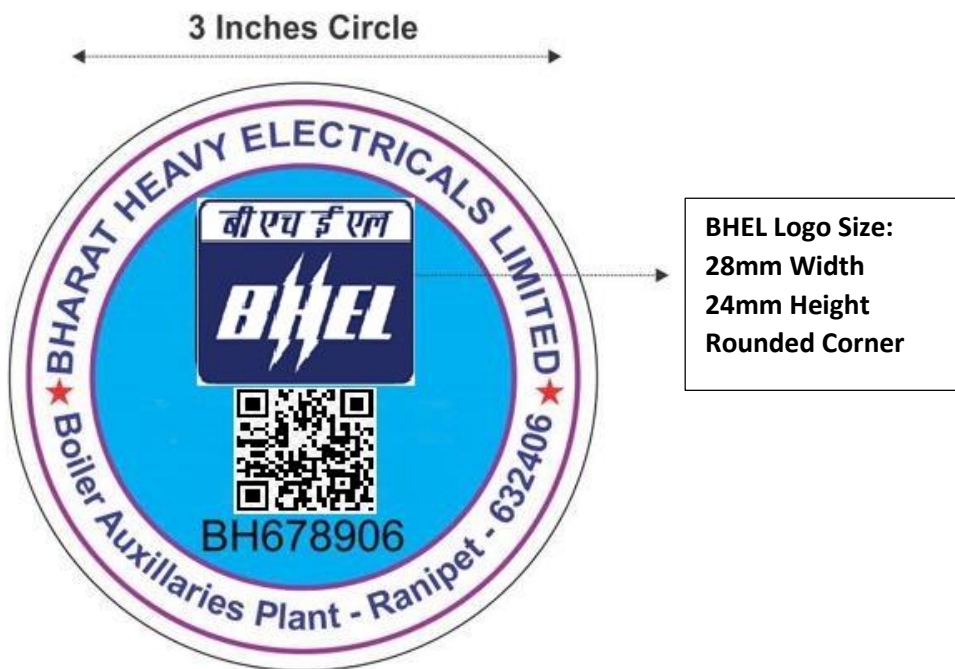

Proposed 4 Wheeler Sticker

SIZE : DIA. 3" (76.2 mm.)

FRONT GUMMING

Model for Four wheeler Sticker